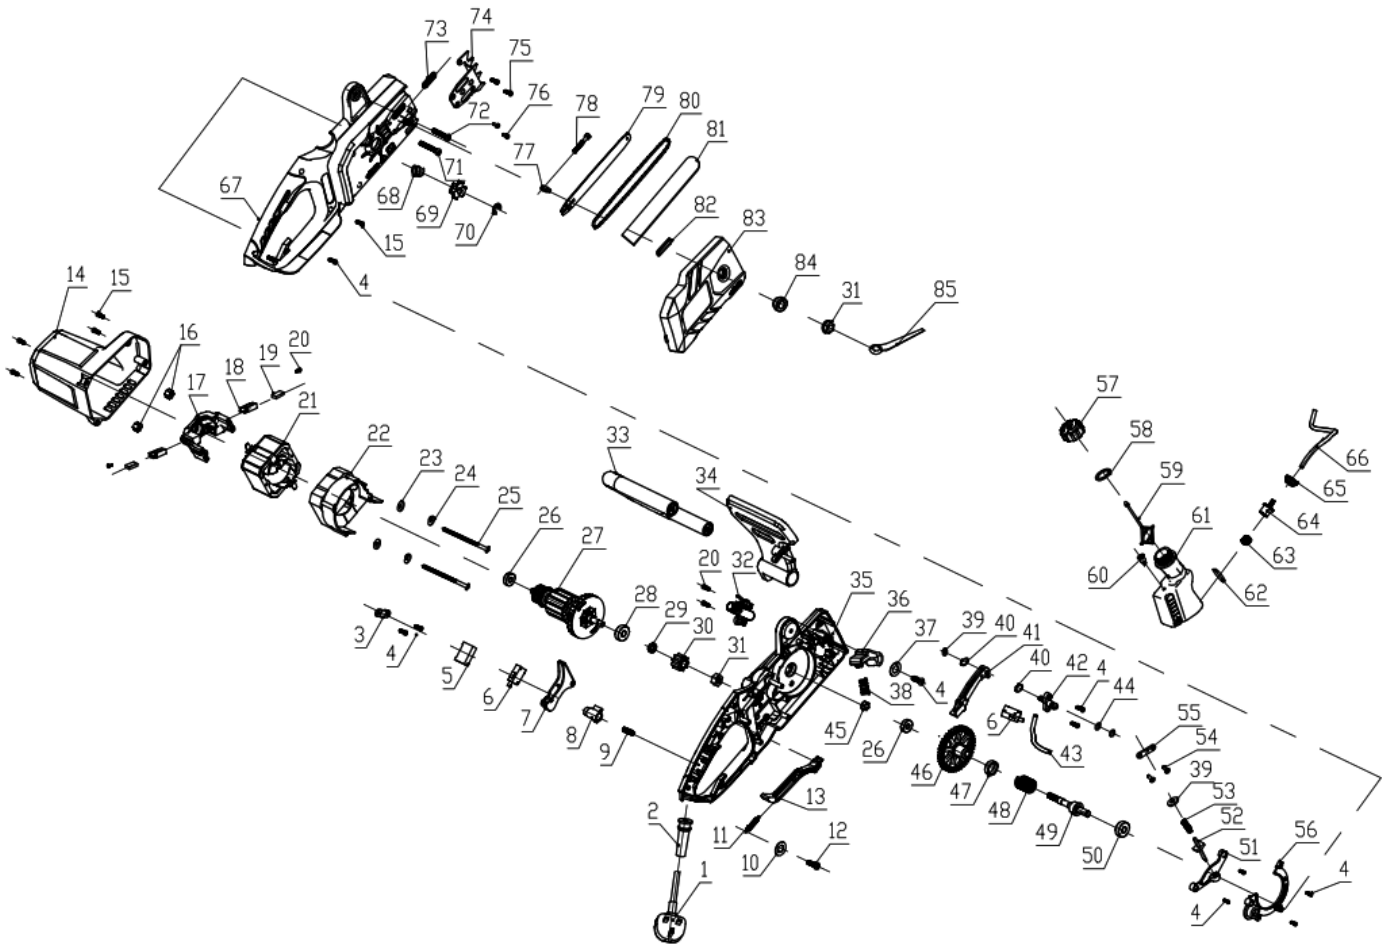

## Parts List

Part ID	Apelson PN	MPN	Part Description	Qty
1	GP0000002339	OT152-7C10114	0.25M POWER CABLE WITH BS PLUG	1
2	GP0000002340	OT356-7C10101	CABLE SHEATH	1
3	GP0000002341	OT210-7C10101	PRESS BOARD	1
4	GP0000002342	OT403-ABAD40-1201	SELF TAPE SCREW	10
5	GP0000002343	OT125-7C10101	CAPACITOR	1
6	GP0000002344	OT123-7C10101	SWITCH	2
7	GP0000002345	OT250-7C10801	SWITCH LEVER	1
8	GP0000002346	OT271-7C10701	LOCK OFF BUTTON	1
9	GP0000002347	OT444-7C10801	LOCK OFF BUTTON SPRING	1
10	GP0000002348	OT401-A041603	FLAT GASKET	1
11	GP0000002349	OT445-7C10701	TENSION SPRING	1
12	GP0000002350	OT403-ABAD40-1001	SELF TAPE SCREW	1
13	GP0000002351	OT219-7C10801	PUSH ROD	1
14	GP0000002352	OT310-7C10801	MOTOR COVER	1
15	GP0000002353	OT403-ABAD40-1601	SELF TAPE SCREW	14
16	GP0000002354	OT404-F0403	THICKEN HEX HEAD NUT	2
17	GP0000002355	OT264-7C10802	MOTOR REAR BRACKET	1
18	GP0000002356	OT122-7C10801	BRUSH HOLDER	2
19	GP0000002357	OT120-7C10801	CARBON BRUSH	2
20	GP0000002358	OT403-NBCD30-0801	FLANGE HEAD SELF TAPE SCREW	4
21	GP0000002359	OT116-7C11105	STATOR	1
22	GP0000002360	OT264-7C10804	MOTOR REAR BRACKET	1
23	GP0000002361	OT401-A040803	FLAT GASKET	2
24	GP0000002362	OT401-B040803	SPRING GASKET	2
25	GP0000002363	OT403-7C10108	STATOR SCREW	2
26	GP0000002364	OT450-A00060801	DEEP GROOVE BALL BEARING	2
27	GP0000002365	OT114-7C11104	ROTOR	1
28	GP0000002366	OT450-A00600001	DEEP GROOVE BALL BEARING	1
29	GP0000002367	OT357-7C10301	MOTOR GEAR SPINDLE SLEEVE	1
30	GP0000002368	OT244-7C10801	PINION	1
31	GP0000002369	OT404-C0803	FLANGE NUT	2
32	GP0000002370	OT550-7C10102	OIL PUMP ASSEMBLY	1
33	GP0000002371	OT253-7C10301	ASSIST HANDLE	1
34	GP0000002372	OT205-7C10801	PROTECTING BOARD	1
35	GP0000002373	OT257-7C10801	LEFT HOUSING	1
36	GP0000002374	OT274-7C10801	LOCK CATCH	1
37	GP0000002375	OT401-A051003	FLAT GASKET	2
38	GP0000002376	OT444-7C10802	LOCKING KNOB SPRING	1
39	GP0000002377	OT401-A061203	FLAT GASKET	1
40	GP0000002378	OT402-G0601	SPINDLE CIRCLI	2
41	GP0000002379	OT218-7C10801	CONNECTING ROD	1
42	GP0000002380	OT305-7C10301	OIL OUTLET TIP	1
43	GP0000002381	OT336-7C10802	OIL OUTLET TUBE	1
44	GP0000002382	OT329-7C10103	O SEALING RING	2
45	GP0000002383	OT404-B0803	LOCKING NUT	1
46	GP0000002384	OT244-7C10802	BIG GEAR	1