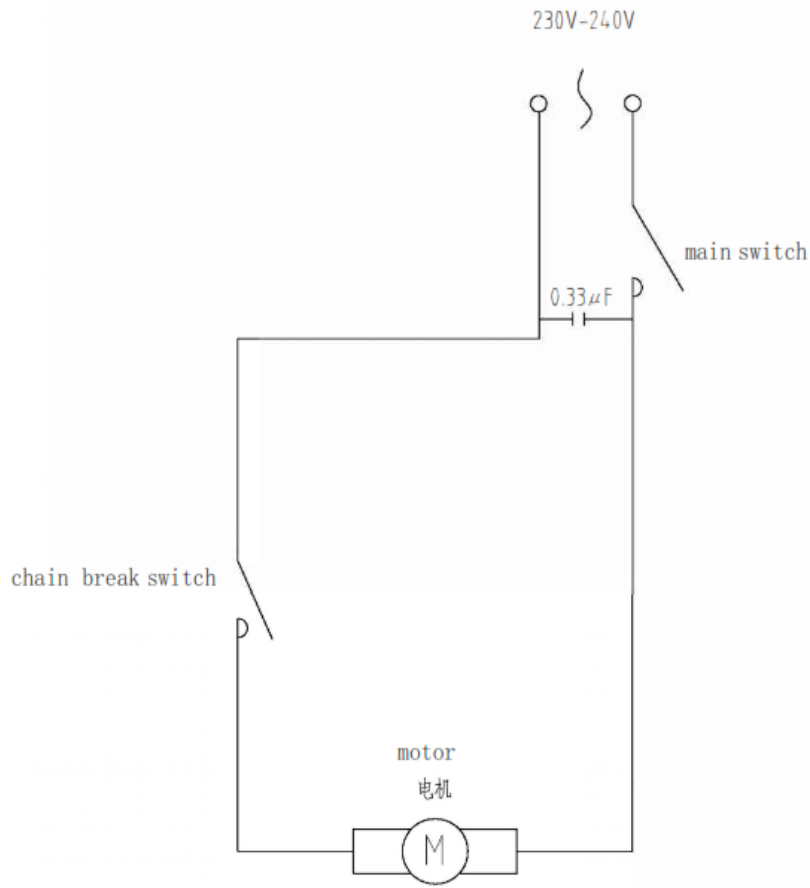

## Parts List

Part ID	Apelson PN	MPN	Part Description	Qty
1	GP0000002339	OT152-7C10114	0.25M POWER CABLE WITH BS PLUG	1
2	GP0000002340	OT356-7C10101	CABLE SHEATH	1
3	GP0000002341	OT210-7C10101	PRESS BOARD	1
4	GP0000002342	OT403-ABAD40-1201	SELF TAPE SCREW	10
5	GP0000002343	OT125-7C10101	CAPACITOR	1
6	GP0000002344	OT123-7C10101	SWITCH	2
7	GP0000002345	OT250-7C10801	SWITCH LEVER	1
8	GP0000002346	OT271-7C10701	LOCK OFF BUTTON	1
9	GP0000002347	OT444-7C10801	LOCK OFF BUTTON SPRING	1
10	GP0000002348	OT401-A041603	FLAT GASKET	1
11	GP0000002349	OT445-7C10701	TENSION SPRING	1
12	GP0000002350	OT403-ABAD40-1001	SELF TAPE SCREW	1
13	GP0000002351	OT219-7C10801	PUSH ROD	1
14	GP0000002352	OT310-7C10801	MOTOR COVER	1
15	GP0000002353	OT403-ABAD40-1601	SELF TAPE SCREW	14
16	GP0000002354	OT404-F0403	THICKEN HEX HEAD NUT	2
17	GP0000002355	OT264-7C10802	MOTOR REAR BRACKET	1
18	GP0000002356	OT122-7C10801	BRUSH HOLDER	2
19	GP0000002357	OT120-7C10801	CARBON BRUSH	2
20	GP0000002358	OT403-NBCD30-0801	FLANGE HEAD SELF TAPE SCREW	4
21	GP0000002359	OT116-7C11105	STATOR	1
22	GP0000002360	OT264-7C10804	MOTOR REAR BRACKET	1
23	GP0000002361	OT401-A040803	FLAT GASKET	2
24	GP0000002362	OT401-B040803	SPRING GASKET	2
25	GP0000002363	OT403-7C10108	STATOR SCREW	2
26	GP0000002364	OT450-A00060801	DEEP GROOVE BALL BEARING	2
27	GP0000002365	OT114-7C11104	ROTOR	1
28	GP0000002366	OT450-A00600001	DEEP GROOVE BALL BEARING	1
29	GP0000002367	OT357-7C10301	MOTOR GEAR SPINDLE SLEEVE	1
30	GP0000002368	OT244-7C10801	PINION	1
31	GP0000002369	OT404-C0803	FLANGE NUT	2
32	GP0000002370	OT550-7C10102	OIL PUMP ASSEMBLY	1
33	GP0000002371	OT253-7C10301	ASSIST HANDLE	1
34	GP0000002372	OT205-7C10801	PROTECTING BOARD	1
35	GP0000002373	OT257-7C10801	LEFT HOUSING	1
36	GP0000002374	OT274-7C10801	LOCK CATCH	1
37	GP0000002375	OT401-A051003	FLAT GASKET	2
38	GP0000002376	OT444-7C10802	LOCKING KNOB SPRING	1
39	GP0000002377	OT401-A061203	FLAT GASKET	1
40	GP0000002378	OT402-G0601	SPINDLE CIRCLI	2
41	GP0000002379	OT218-7C10801	CONNECTING ROD	1
42	GP0000002380	OT305-7C10301	OIL OUTLET TIP	1
43	GP0000002381	OT336-7C10802	OIL OUTLET TUBE	1
44	GP0000002382	OT329-7C10103	O SEALING RING	2
45	GP0000002383	OT404-B0803	LOCKING NUT	1
46	GP0000002384	OT244-7C10802	BIG GEAR	1